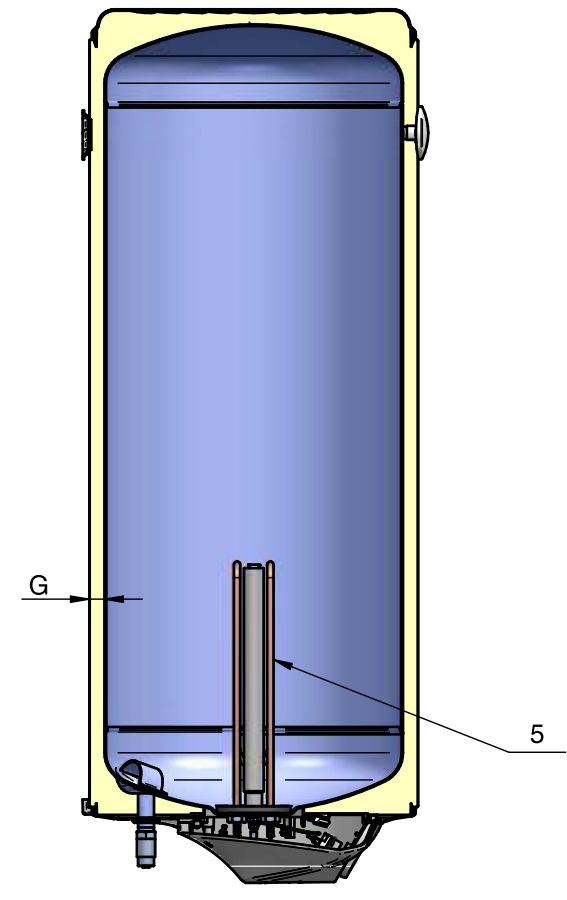

WATER HEATERS "STYLE" FOR VERTICAL MOUNTING ON THE WALL

CHARACTERISTICS							
Model	...	72269WN / 72269WNG	72267WN / 72267WNG	72268WN / 72268WNG	72265W / 72265WG	72270W / 72270WG	72266W / 72266WG
Volume range	...	30	50	80	80	100	120
Water tank capacity	L	29	45	75	77	95	116
Water heating energy efficiency class	...	C	C	C	C	C	C
Rated pressure	MPa	0,7	0,7	0,7	0,7	0,7	0,7
Rated voltage	V~	230	230	230	230	230	230
Rated electrical power	kW	1,5	1,5	2,0	2,0	2,0	2,0
Weight with packing	kg	14	18	25	23	27	30.5

CONNECTIONS							
1: Hot water outlet		G1/2 M	G1/2 M	G1/2 M	G1/2 M	G1/2 M	G1/2 M
2: Cold water inlet - Drain		G1/2 M	G1/2 M	G1/2 M	G1/2 M	G1/2 M	G1/2 M
3: Temperature indicator		•	•	•	•	•	•
4: Control panel		•	•	•	•	•	•
5: Flange with heating element		•	•	•	•	•	•

DIMENSIONS							
A	mm	568	768	1133	825	1000	1165
C	mm	155	155	155	175	175	175
D	mm	387	387	387	435	435	435
E	mm	80	80	80	85	85	85
F	mm	410	410	410	455	455	455
G	mm	33	33	33	20	20	20

WN / W - water heater series "ELDOM STYLE"
G - water heater without electric switch