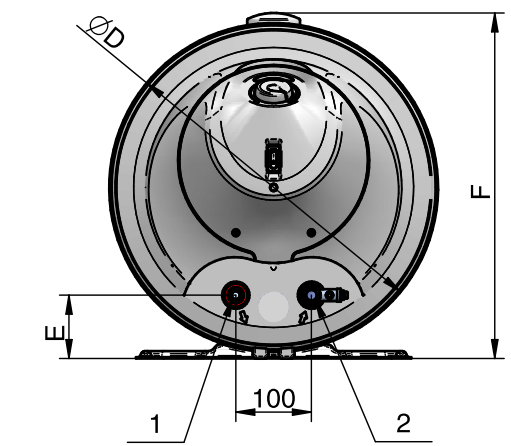

WATER HEATERS "STYLE" FOR VERTICAL MOUNTING ON THE WALL

CHARACTERISTICS							
Model	...	72269WN / 72269WNG	72267WN / 72267WNG	72268WN / 72268WNG	72265W / 72265WG	72270W / 72270WG	72266W / 72266WG
Volume range	...	30	50	80	80	100	120
Water tank capacity	L	29	45	75	77	95	116
Water heating energy efficiency class	...	C	C	C	C	C	C
Rated pressure	MPa	0,7	0,7	0,7	0,7	0,7	0,7
Rated voltage	V~	230	230	230	230	230	230
Rated electrical power	kW	1,5	1,5	2,0	2,0	2,0	2,0
Weight with packing	kg	14	18	25	23	27	30.5

CONNECTIONS							
1: Hot water outlet		G1/2 M	G1/2 M	G1/2 M	G1/2 M	G1/2 M	G1/2 M
2: Cold water inlet - Drain		G1/2 M	G1/2 M	G1/2 M	G1/2 M	G1/2 M	G1/2 M
3: Temperature indicator		•	•	•	•	•	•
4: Control panel		•	•	•	•	•	•
5: Flange with heating element		•	•	•	•	•	•

DIMENSIONS							
A	mm	568	768	1133	825	1000	1165
C	mm	155	155	155	175	175	175
D	mm	387	387	387	435	435	435
E	mm	80	80	80	85	85	85
F	mm	410	410	410	455	455	455
G	mm	33	33	33	20	20	20

WN / W - water heater series "ELDOM STYLE"
G - water heater without electric switch