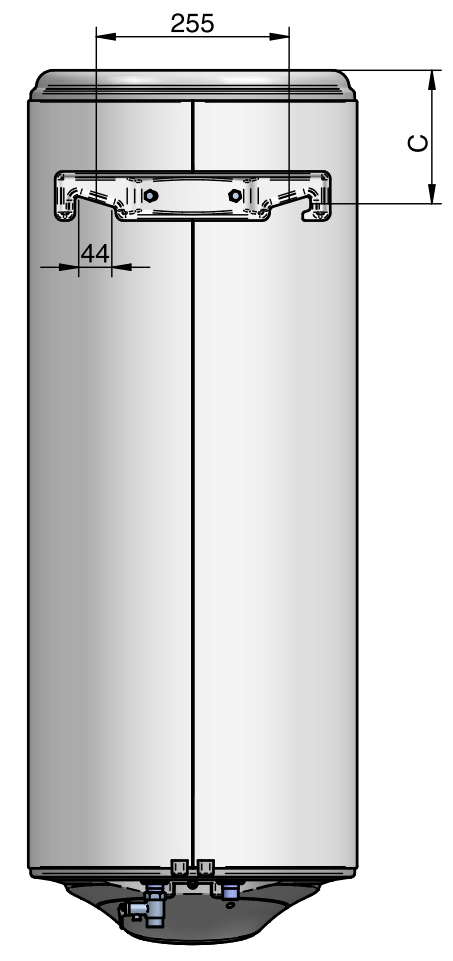

WATER HEATERS "STYLE" FOR VERTICAL MOUNTING ON THE WALL

CHARACTERISTICS							
Model	...	72269WN / 72269WNG	72267WN / 72267WNG	72268WN / 72268WNG	72265W / 72265WG	72270W / 72270WG	72266W / 72266WG
Volume range	...	30	50	80	80	100	120
Water tank capacity	L	29	45	75	77	95	116
Water heating energy efficiency class	...	C	C	C	C	C	C
Rated pressure	MPa	0,7	0,7	0,7	0,7	0,7	0,7
Rated voltage	V~	230	230	230	230	230	230
Rated electrical power	kW	1,5	1,5	2,0	2,0	2,0	2,0
Weight with packing	kg	14	18	25	23	27	30.5

CONNECTIONS							
1: Hot water outlet		G1/2 M	G1/2 M	G1/2 M	G1/2 M	G1/2 M	G1/2 M
2: Cold water inlet - Drain		G1/2 M	G1/2 M	G1/2 M	G1/2 M	G1/2 M	G1/2 M
3: Temperature indicator		•	•	•	•	•	•
4: Control panel		•	•	•	•	•	•
5: Flange with heating element		•	•	•	•	•	•

DIMENSIONS							
A	mm	568	768	1133	825	1000	1165
C	mm	155	155	155	175	175	175
D	mm	387	387	387	435	435	435
E	mm	80	80	80	85	85	85
F	mm	410	410	410	455	455	455
G	mm	33	33	33	20	20	20

WN / W - water heater series "ELDOM STYLE"
G - water heater without electric switch