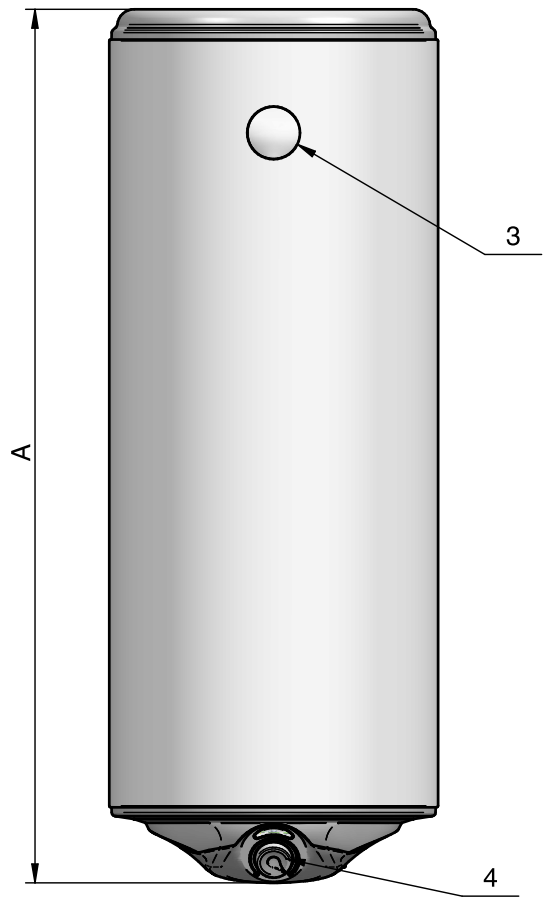

WATER HEATERS "STYLE" FOR VERTICAL MOUNTING ON THE WALL

CHARACTERISTICS							
Model	...	72269WN / 72269WNG	72267WN / 72267WNG	72268WN / 72268WNG	72265W / 72265WG	72270W / 72270WG	72266W / 72266WG
Volume range	...	30	50	80	80	100	120
Water tank capacity	L	29	45	75	77	95	116
Water heating energy efficiency class	...	C	C	C	C	C	C
Rated pressure	MPa	0,7	0,7	0,7	0,7	0,7	0,7
Rated voltage	V~	230	230	230	230	230	230
Rated electrical power	kW	1,5	1,5	2,0	2,0	2,0	2,0
Weight with packing	kg	14	18	25	23	27	30.5

CONNECTIONS							
1: Hot water outlet		G1/2 M	G1/2 M	G1/2 M	G1/2 M	G1/2 M	G1/2 M
2: Cold water inlet - Drain		G1/2 M	G1/2 M	G1/2 M	G1/2 M	G1/2 M	G1/2 M
3: Temperature indicator		•	•	•	•	•	•
4: Control panel		•	•	•	•	•	•
5: Flange with heating element		•	•	•	•	•	•

DIMENSIONS							
A	mm	568	768	1133	825	1000	1165
C	mm	155	155	155	175	175	175
D	mm	387	387	387	435	435	435
E	mm	80	80	80	85	85	85
F	mm	410	410	410	455	455	455
G	mm	33	33	33	20	20	20

WN / W - water heater series "ELDOM STYLE"
G - water heater without electric switch